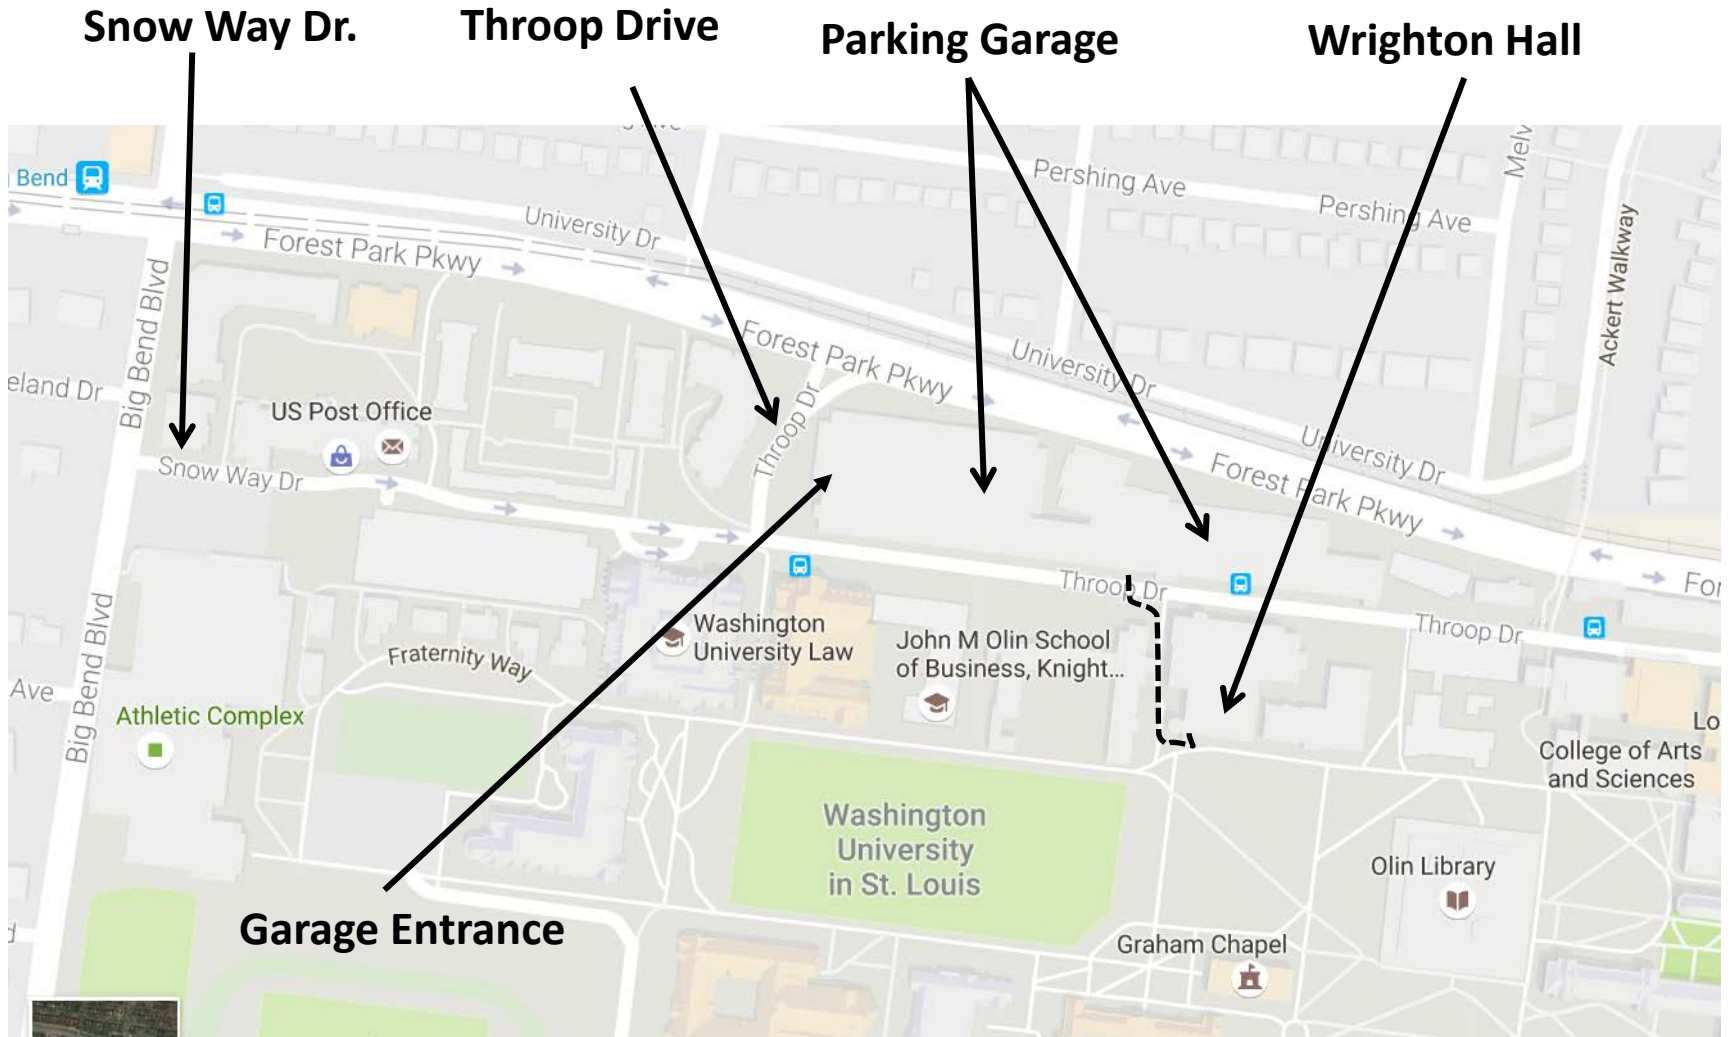

# Directions to Wrigton Hall Rm 300 at Washington University

Enter campus through Snow Drive from Big Bend or Throop Drive from Forest Parkway. Enter large open parking garage and park in visitor parking. Follow dotted path to entrance to Wrigton Hall.